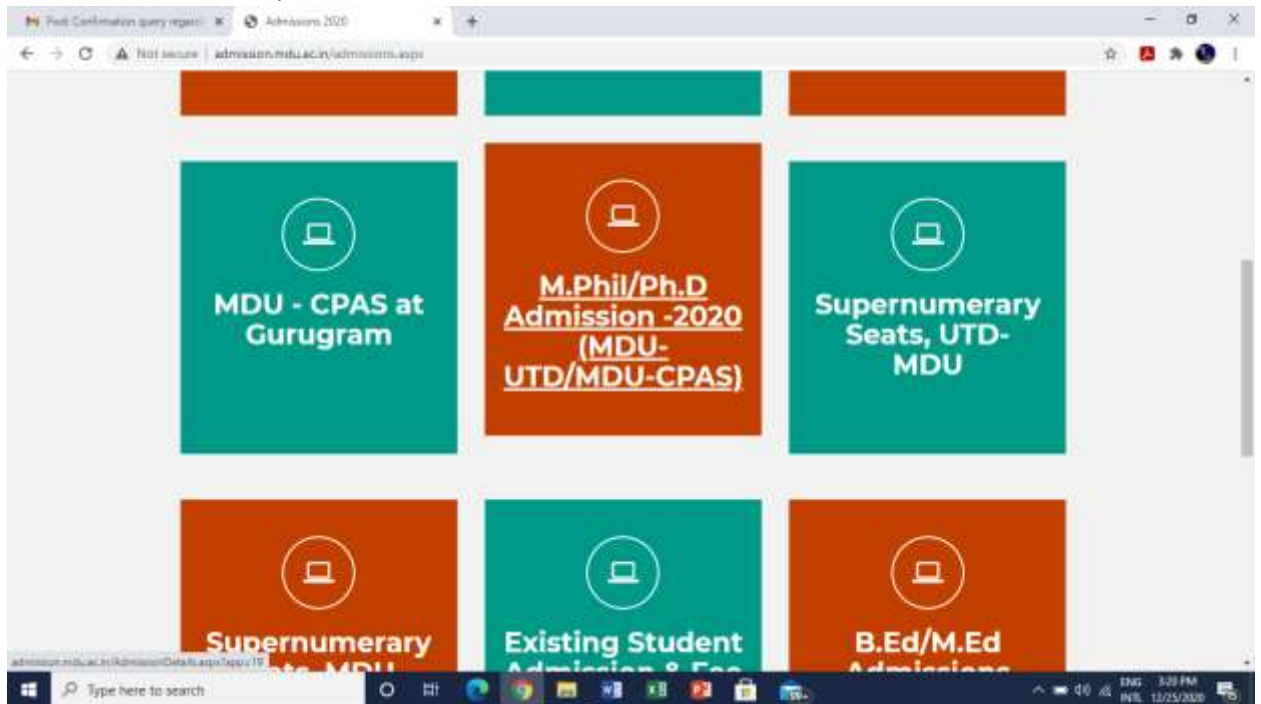

1. Go to link <http://admission.mdu.ac.in/admissions.aspx>
2. Click on M.Phil/Ph.D Option

3. Enter your Login Details

- Click on Download Admit card option **under** New Admissions(2020) and then Click Here to Print Admit Card

The screenshot shows the admission portal interface. On the left, a sidebar menu has 'Download Admit Card' highlighted with a red circle. The main content area displays 'Admit Card for Ph.d Entrance Examination' with a table of admission details. The 'Print Admit Card' link in the top right of the table is also circled in red.

Type of Admission	Program Group	Program	Session Name	Fee Status	Print Admit Card
M.Phil/Ph.D Admission -2020 (MDU-UTD/MDU-CPAS)	Ph.D	Ph.D (COMMERCE)	July-2020	True	<a href="#">Click Here</a>

- Please note that Single Roll Number is issued for COMMON entrance test.
- Revised Schedule for Entrance Test is –

b) **Schedule of Entrance Tests:** 12.01.2021

Date	10.30 am to 11:45 am	12.45 pm to 2:00 pm	3.00 pm to 4:15 pm
28.12.2020	Chemistry, Tourism Management	Geography, English, Economics, Hotel Management	Environment Science, History, Visual Arts, IMSAR
29.12.2020	Statistics, Law, Journalism and Mass Communication	Computer Science/CSE (UIET), Forensic Science, Hindi	Sociology, Commerce, Physics
30.12.2020	Psychology, Political Science,	Pharmaceutical Sciences, Food Technology, Physical Education	Bio-technology, Botany, Zoology, Genetics, Biochemistry, Microbiology, Medical Bio-Technology, Bio – Informatics
31.12.2020	Mathematics, Music, Public Administration and ECE (UIET), Civil (UIET) ME (UIET)	Sanskrit, Education, Defence Studies	EE(UIET), Library and Information Science