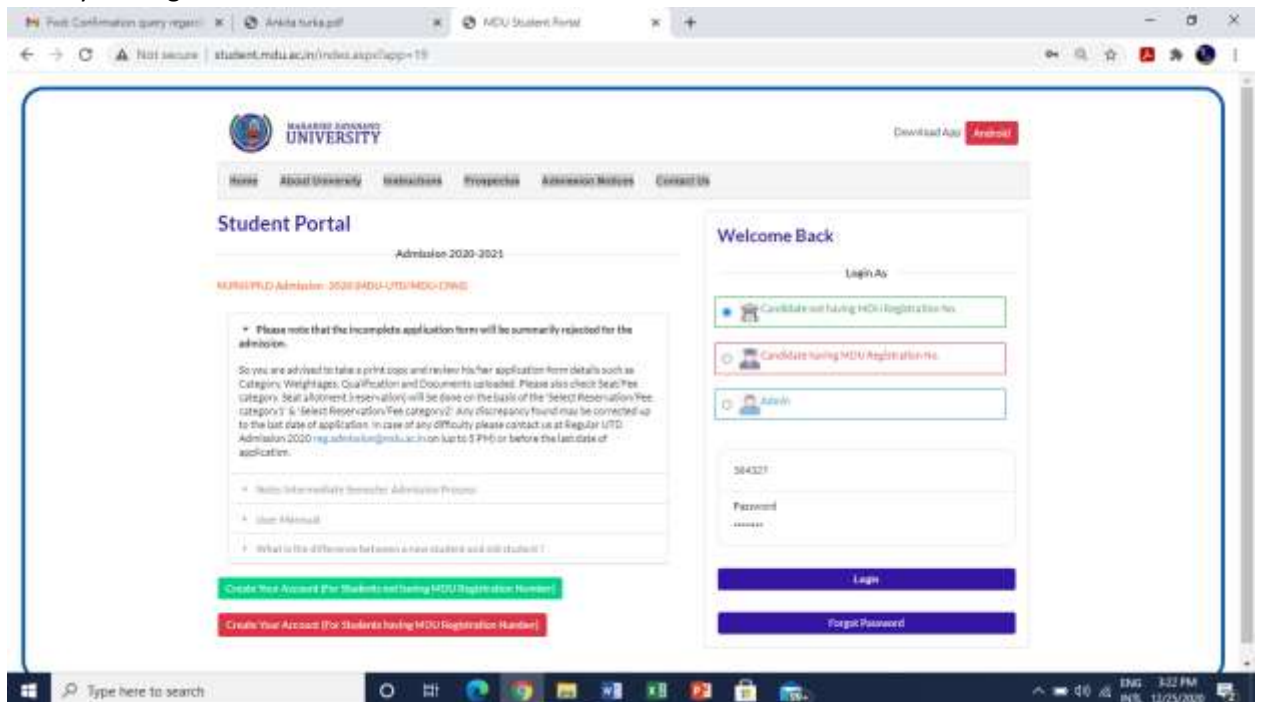

1. Go to link <http://admission.mdu.ac.in/admissions.aspx>
2. Click on M.Phil/Ph.D Option

3. Enter your Login Details

- Click on Download Admit card option **under** New Admissions(2020) and then Click Here to Print Admit Card

The screenshot shows the admission portal interface. On the left, a sidebar menu has 'Download Admit Card' highlighted with a red circle. The main content area displays 'Admit Card for Ph.d Entrance Examination' with a table of admission details. The 'Print Admit Card' link in the top right of the table is also circled in red.